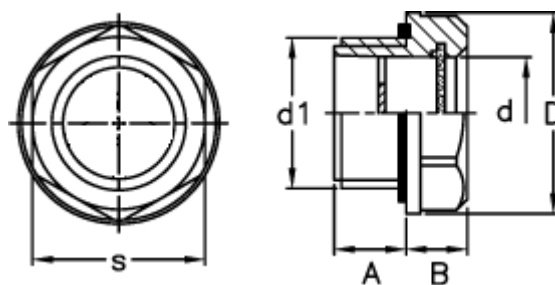

# Data Sheet

Article number: 2311014541  
Description: E+G Oil level indicator  
HGFT.25-1 1/4

## Measures

---

A	= 11.0
B	= 9.0
d	= 30.0
D	= 50.0
d1	= G 1 1/4
s	= 46
Tightening torque N m = 12 to 15	